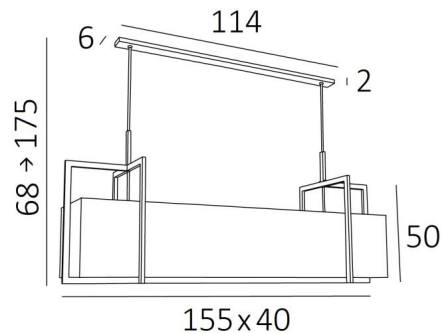

METELIS 155

METELIS 155 in brushed bronze with lampshade in Gabala Platinum (fabric from category 3)

Beautiful long rectangular suspension. **METELIS 155** is a large lampshade entirely surrounded by brass structures, giving a very beautiful effect

This contemporary suspension is height adjustable and available in a smaller model

OVERALL SIZES

H68→175cm L155 x 40cm

BASE

114 x 6 x 2cm

TECHNICAL DATA

Six metal E27 fittings

Dimmable suspension

Distance between fittings : 25cm

Distance between tubes : 102cm

Suspension adjustable in height during the installation

On request : longer suspension tubes

A fixing plate for the ceiling base ([plan in PDF](#))