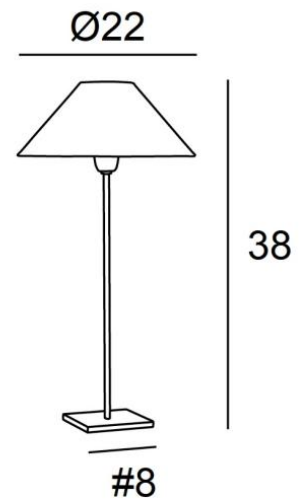

ANOUKIS 1 o

ANOUKIS 1 in brushed bronze with lampshade in Coton Flamenco (fabric from category 1)

Table light to place a round conical lampshade

Unique and original, it is always up-to-date with its minimalist and sober design

ANOUKIS 1 o is available in two larger sizes with lampshades in different shapes

OVERALL SIZES

H38cm Ø22cm

BASE

Solid brass base : #8 x 1cm

TECHNICAL DATA

One E14 fitting with ring

One switch on the cable

AVAILABLE METAL FINISHES AND CODES

28 - Light bronze - 2105 028

29 - Brushed bronze - 2105 029

33 - Brushed nickel - 2105 033

LAMPSHADE : SIZES & CODE

Ø7 - 22 - 13cm

Code: 2105 + fabric code

We propose more than 180 fabrics/materials/colors for lampshades