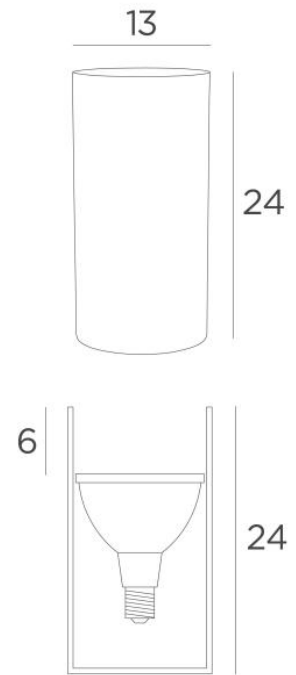

UP 38

UP 38 in brushed bronze. Metal finish code: 29

**UP 38** is an indirect floor lamp. The light is directed upwards

The manufacture of this luminaire is remarkable: he is shaped by spinning (on a lathe) from a flat brass disc. The edges are raised until the 24cm cylinder high is obtained

This upright easily brings light to dark corners of your home and a touch of light when all other lights are off

He is designed for a PAR38 (LED) bulb which, in addition to its high luminous flux, is designed to be glare-free

#### OVERALL SIZES

Ø13cm H24cm