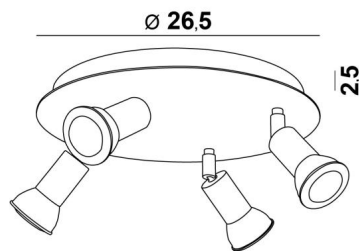

## MERCURE ROUND 4

MERCURE ROUND 4 in brushed bronze. Metal finish code: 29

**MERCURE ROUND 4** is a round ceiling light with four spots. This ceiling light is sober, easy to install and essential to add more luminosity to your interior

### OVERALL SIZES

Ø26,5cm H8→13,5cm

### BASE

Plate: Ø26,5cm Box: Ø23,5 x 2,5cm

### TECHNICAL DATA

Four spotlights mounted on 360° ball joints. Spotlight dimensions: Ø3cm L4,5cm

Four GU10 fittings

No driver, this luminaire works directly on 230V. Dimmable ceiling light

A fixing plate for the ceiling base ([plan in PDF](#))