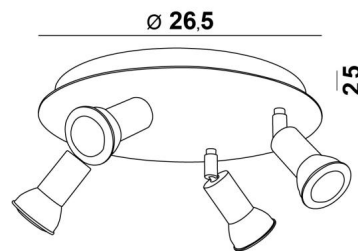

MERCURE ROUND 4

MERCURE ROUND 4 in brushed bronze. Metal finish code: 29

MERCURE ROUND 4 is a round ceiling light with four spots. This ceiling light is sober, easy to install and essential to add more luminosity to your interior

The originality of the **MERCURE** spotlight is its minimalist design. Closely surrounding the fitting and the lower part of the bulb, this spotlight is presented in an attractive range of ten models, from one to six spots, distributed on round, square or rectangular bases. The majority of these bases are embellished with a beautiful, robust and highly decorative overhanging plate

OVERALL SIZES

Ø26,5cm H8→13,5cm

BASE

Plate: Ø26,5cm Box: Ø23,5 x 2,5cm

TECHNICAL DATA

Four spotlights mounted on 360° ball joints. Spotlight dimensions: Ø3cm L4,5cm

Four GU10 fittings

No driver, this luminaire works directly on 230V. Dimmable ceiling light