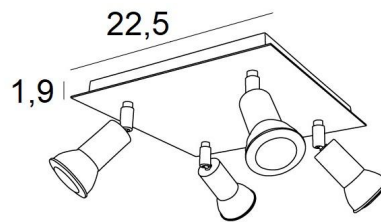

MERCURE SQUARE

MERCURE SQUARE in brushed nickel. Metal finish code: 33

MERCURE SQUARE is a square ceiling light with four spots. This ceiling light is sober, easy to install and essential to add more luminosity to your interior

The originality of the **MERCURE** spotlight is its minimalist design. Closely surrounding the fitting and the lower part of the bulb, this spotlight is presented in an attractive range of ten models, from one to six spots, distributed on round, square or rectangular bases. The majority of these bases are embellished with a beautiful, robust and highly decorative overhanging plate

OVERALL SIZES

#22,5cm H7,5→13cm

BASE

Plate: #22,5cm Box: #20 x 1,9cm

TECHNICAL DATA

Four spotlights mounted on 360° ball joints

Spotlight dimensions: Ø3cm L4,5cm

Four GU10 fittings