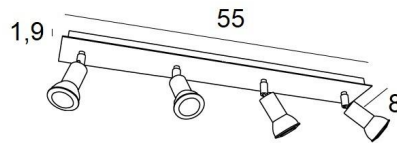

MERCURE 4

MERCURE 4 in brushed bronze. Metal finish code: 29

MERCURE 4 is a rectangular ceiling light with four spots. This ceiling light is discreet and easy to install. He is essential to add more light to your interior

MERCURE is a minimalist spotlight that closely surrounds the fitting and the lower part of the bulb. This spotlight is offered in a nice range of ten models, from one to six spots, distributed on round, square or rectangular bases. The success of this range is prodigious and is still going strong. The base is embellished with a beautiful, robust and very decorative

OVERALL SIZES

L55 x 8cm H7,5→13cm

BASE

Plate: 55 x 8cm. Box: 53 x 6 x 1,9cm

TECHNICAL DATA

Four spotlights mounted on 360° ball joints

Spotlight dimensions: Ø3cm L4,5cm

Four GU10 fittings