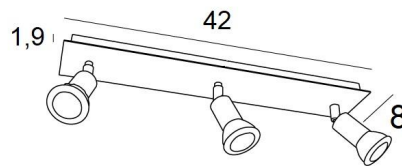

## MERCURE 3

MERCURE 3 in structured white. Metal finish code: 01

**MERCURE 3** is a rectangular ceiling light with three spots. This ceiling light is discreet and easy to install. He is essential to add more light to your interior

**MERCURE** is a minimalist spotlight that closely surrounds the fitting and the lower part of the bulb. This spotlight is offered in a nice range of ten models, from one to six spots, distributed on round, square or rectangular bases. The success of this range is prodigious and is still going strong. The base is embellished with a beautiful, robust and very decorative

### OVERALL SIZES

L42 x 8cm H7,5→13cm

### TECHNICAL DATA

Three spotlights mounted on 360° ball joints

Spotlight dimensions: Ø3cm L4,5cm

Three GU10 fittings

No driver, this luminaire works directly on 230V

Dimmable ceiling light

A fixing plate for the ceiling base ([plan in PDF](#))