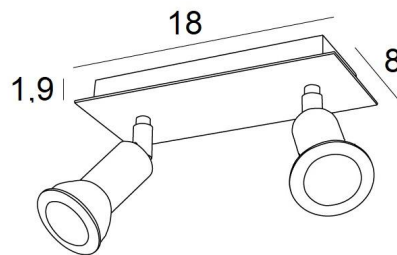

MERCURE 2

MERCURE 2 in light bronze. Metal finish code: 28

MERCURE 2 is a rectangular ceiling light with two spots. This ceiling light is discreet and easy to install. **MERCURE** is a minimalist spotlight that closely surrounds the fitting and the lower part of the bulb. This spotlight is offered in a nice range of ten models, from one to six spots, distributed on round, square or rectangular bases. The success of this range is prodigious and is still going strong. The base is embellished with a beautiful, robust and very decorative overhanging plate

OVERALL SIZES

L18 x 8cm H7,5→13cm

BASE

Plate: 18 x 8cm Box: 16 x 6 x 1,9cm

TECHNICAL DATA

Two GU10 fittings. Dimmable ceiling light

Two spotlights mounted on 360° ball joints. Spotlight dimensions: Ø3cm L4,5cm