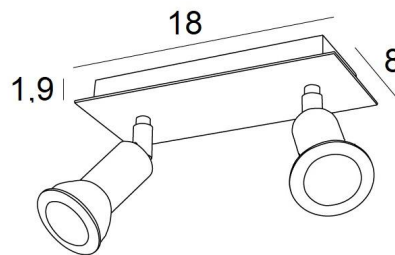

MERCURE 2

MERCURE 2 in light bronze. Metal finish code: 28

MERCURE 2 is a rectangular ceiling light with two spots. This ceiling light is discreet and easy to install. **MERCURE** is a minimalist spotlight that closely surrounds the fitting and the lower part of the bulb. This spotlight is offered in a nice range of ten models, from one to six spots, distributed on round, square or rectangular bases. The success of this range is prodigious and is still going strong. The base is embellished with a beautiful, robust and very decorative overhanging plate

OVERALL SIZES

L18 x 8cm H7,5→13cm

BASE

Plate: 18 x 8cm Box: 16 x 6 x 1,9cm

TECHNICAL DATA

Two GU10 fittings. Dimmable ceiling light

Two spotlights mounted on 360° ball joints. Spotlight dimensions: Ø3cm L4,5cm