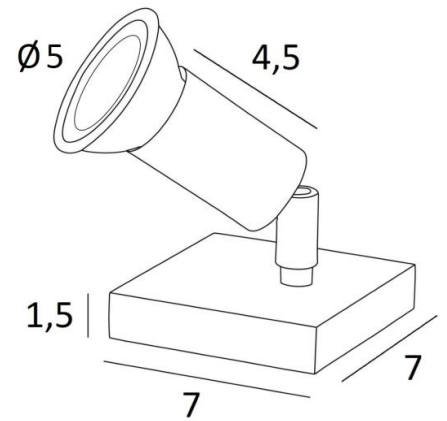

MERCURE PL

MERCURE PL in brushed brass. Metal finish code: 25

MERCURE PL is a small table spot with a minimalist design which, when placed on a piece of furniture or a console, can light any object, sculpture, painting or photograph

Switch on the cord and without transformer (GU10 fitting - 230V for LED bulb)

This spotlight will quickly become indispensable for creating beautiful atmospheres in your home

OVERALL SIZES

#7cm H6cm→10cm

BASE

Solid brass base : #7 x 1,5cm

TECHNICAL DATA

One GU10 fitting

Table spotlight mounted on a 360° ball joint

Spotlight dimensions: Ø3cm L4,5cm

No driver, this table spotlight works directly on 230V

A switch on the cord