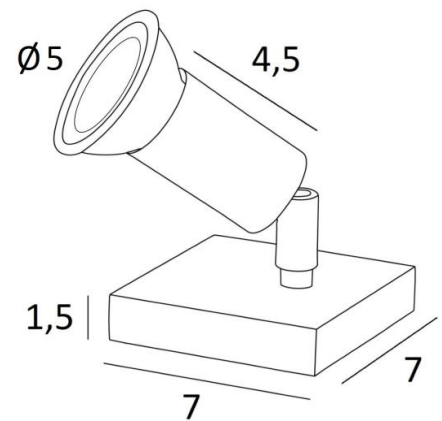

MERCURE PL

MERCURE PL in brushed brass. Metal finish code: 25

MERCURE PL is a small table spot with a minimalist design which, when placed on a piece of furniture or a console, can light any object, sculpture, painting or photograph

Switch on the cord and without transformer (GU10 fitting - 230V for LED bulb)

This spotlight will quickly become indispensable for creating beautiful atmospheres in your home

OVERALL SIZES

#7cm H6cm→10cm

BASE

Solid brass base : #7 x 1,5cm

TECHNICAL DATA

One GU10 fitting

Table spotlight mounted on a 360° ball joint

Spotlight dimensions: Ø3cm L4,5cm

No driver, this table spotlight works directly on 230V

A switch on the cord