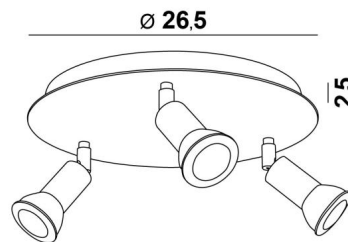

## MERCURE ROUND 3

MERCURE ROUND 3 in structured white. Metal finish code: 01

**MERCURE ROUND 3** is a round ceiling light with three spots. This ceiling light is sober, easy to install and essential to add more luminosity to your interior. To increase its efficiency, there are GU10 bulbs of very high power and dimmable on the market

### OVERALL SIZES

Ø26,5cm H8→13,5cm

### BASE

Plate: Ø26,5cm Box: Ø23,5 x 2,5cm

### TECHNICAL DATA

Three spotlights mounted on 360° ball joints

Spotlight dimensions: Ø3cm L4,5cm

Three GU10 fittings

No driver, this luminaire works directly on 230V . Dimmable ceiling light

A fixing plate for the ceiling base ([plan in PDF](#))