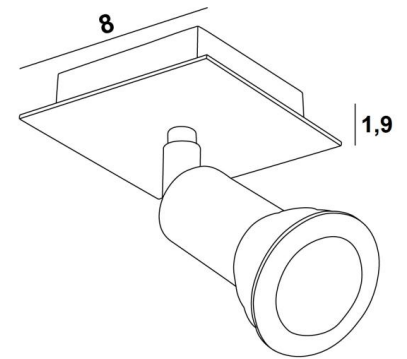

## MERCURE 1

MERCURE 1 in polished and brushed brass (option). Metal finishes code: 20

**MERCURE 1** is a small spotlight, placed on a square base

This ceiling light is discreet and easy to install. He is a must to add more light to your interior. To increase its efficiency, there are GU10 bulbs of very high power and dimmable on the market

The originality of the **MERCURE** spotlight is its minimalist design. Closely surrounding the fitting and the lower part of the bulb, this spotlight is presented in an attractive range of ten models, from one to six spots, distributed on round, square or rectangular bases

### OVERALL SIZES

#8cm H7,5→13cm

### TECHNICAL DATA

One spotlight mounted on a 360° ball joint

Spotlight dimensions: Ø3cm L4,5cm

One GU10 fitting

No driver, this spotlight works directly on 230V

Dimmable spotlight

A fixing plate for the ceiling base ([plan in PDF](#))