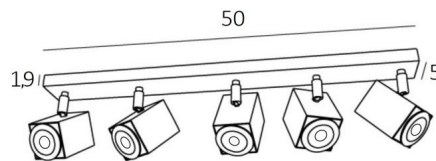

## MAJORIS 5

MAJORIS 5 in structured white. Metal finish code: 01

**MAJORIS 5** is a ceiling light with five spots on a short rectangular base

This ceiling light is discreet, easy to install and a must for adding more light to your home

### OVERALL SIZES

L65 x 5cm H10,5→12,5cm

**BASE :** 65 x 5 x 1,9cm

### TECHNICAL DATA

Five spotlights mounted on 360° ball joints

Spotlight dimensions: #5cm L6,9cm

Five GU10 fittings

No driver, this luminaire works directly on 230V

Dimmable ceiling light

A fixing plate for the ceiling base ([plan in PDF](#))