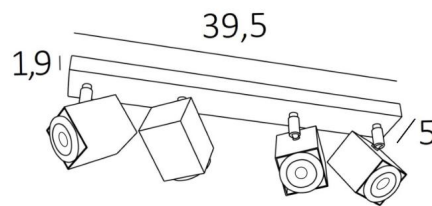

MAJORIS 4

MAJORIS 4 in brushed bronze. Metal finish code: 29

MAJORIS 4 is a ceiling light with four spots on a short rectangular base

This ceiling light is discreet, easy to install and a must for adding more light to your home

OVERALL SIZES

L39,5 x 5cm H10,5→12,5cm

BASE : 39,5 x 5 x 1,9cm

TECHNICAL DATA

Four spotlights mounted on 360° ball joints

Spotlight dimensions: #5cm L6,9cm

Four GU10 fittings

No driver, this luminaire works directly on 230V