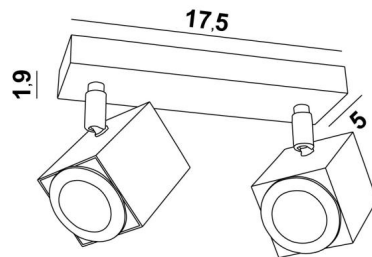

MAJORIS 2

MAJORIS 2 in structured white. Metal finish code: 01

MAJORIS 2 is a ceiling light with two spots on a short rectangular base

This ceiling light is discreet, easy to install and a must for adding more light to your home. To increase its efficiency, there are GU10 bulbs on the market with very high power and dimmable

OVERALL SIZES

L17,5 x 5cm H10,5→12,5cm

BASE : 17,5 x 5 x 1,9cm

TECHNICAL DATA

Two spotlights mounted on 360° ball joints. Dimensions: #5cm L6,9cm

Two GU10 fittings

No driver, this luminaire works directly on 230V. Dimmable ceiling light