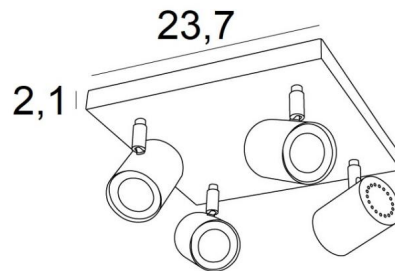

MAGELLAN SQUARE

MAGELLAN SQUARE in brushed bronze. Metal finish code: 29

MAGELLAN SQUARE is a ceiling light with four spots on a square base

This ceiling light is sober, easy to install and essential to add more light to your interior. To increase its efficiency, there are GU10 bulbs on the market with very high power and dimmable

The originality of the **MAGELLAN** spotlight is his sober and very modern design, he is cylindrical and surrounds completely the fitting with its bulb. This spotlight is offered in a nice range of six models, with one to four spots, distributed on round, square or rectangular bases

OVERALL SIZES

#23,7cm H9,5→11cm

BASE : #23,7 x 2,1cm

TECHNICAL DATA

Four spotlights mounted on 360° ball joints

Spotlight dimensions: Ø5,5cm L7,2cm

Four GU10 fittings

No driver, this luminaire works directly on 230V