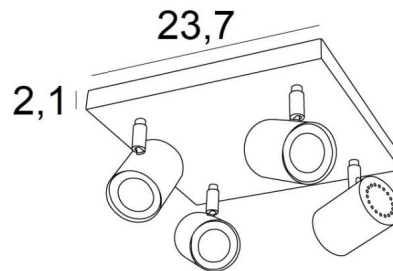

MAGELLAN SQUARE

MAGELLAN SQUARE in brushed bronze. Metal finish code: 29

MAGELLAN SQUARE is a ceiling light with four spots on a square base

This ceiling light is sober, easy to install and essential to add more light to your interior. To increase its efficiency, there are GU10 bulbs on the market with very high power and dimmable

The originality of the **MAGELLAN** spotlight is his sober and very modern design, he is cylindrical and surrounds completely the fitting with its bulb. This spotlight is offered in a nice range of six models, with one to four spots, distributed on round, square or rectangular bases

OVERALL SIZES

#23,7cm H9,5→11cm

BASE : #23,7 x 2,1cm

TECHNICAL DATA

Four spotlights mounted on 360° ball joints

Spotlight dimensions: Ø5,5cm L7,2cm

Four GU10 fittings

No driver, this luminaire works directly on 230V