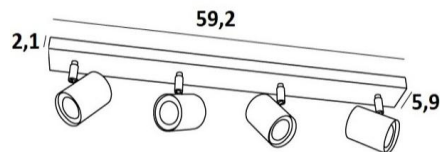

MAGELLAN 4

MAGELLAN 4 in light bronze. Metal finish code: 28

MAGELLAN 4 is a ceiling light with four spots on a rectangular base

This ceiling light is sober, easy to install and essential to add more light to your interior. To increase its efficiency, there are GU10 bulbs on the market with very high power and dimmable

The originality of the **MAGELLAN** spotlight is his sober and very modern design, he is cylindrical and surrounds completely the fitting with its bulb

This spotlight is offered in a nice range of six models, with one to four spots, distributed on round, square or rectangular bases

OVERALL SIZES

L59,2 x 5,9cm H9,5→11cm

BASE : 59,2 x 5,9 x 2,1cm

TECHNICAL DATA

Four spotlights mounted on 360° ball joints

Spotlight dimensions: Ø5,5cm L7,2cm

Four GU10 fittings

No driver, this luminaire works directly on 230V