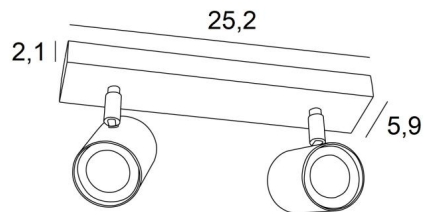

MAGELLAN 2

MAGELLAN 2 in light bronze. Metal finish code: 28

MAGELLAN 2 is a ceiling light with two spots on a rectangular base

This ceiling light is sober, easy to install and essential to add more light to your interior. To increase its efficiency, there are GU10 bulbs on the market with very high power and dimmable

The originality of the **MAGELLAN** spotlight is his sober and very modern design, he is cylindrical and surrounds completely the fitting with its bulb. This spotlight is offered in a nice range of six models, with one to four spots, distributed on round, square or rectangular bases

OVERALL SIZES

L25,2 x 5,9cm H9,5→11cm

BASE : 25,2 x 5,9 x 2,1cm

TECHNICAL DATA

Two spotlights mounted on ball joints adjustable in all directions

Spotlight dimensions : Ø5,5cm L7,2cm

Two GU10 fittings

No driver, this luminaire works directly on 230V. Dimmable ceiling light