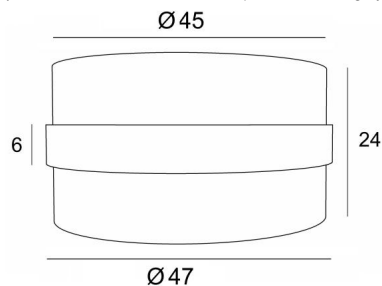

LAMPSHADE TOUYA 45

Lampshade TOUYA 45 in Trento Jute (fabric from category 3) with ring in Sami Café

The **TOUYA 45 lampshade** is a round cylindrical lampshade of 45cm diameter which brings elegance, colors and a nice presence in your decoration. The choice and the association of two materials is a "plus" that enriches your suspension

For a **TOUYA 45 lampshade** you have the choice between two types of attachments (E27 or NOURRICE) depending on the choice of the suspension that is installed

This lampshade was designed to be placed in suspension but it can also be installed against the ceiling, under the conditions of using our ceiling lamp **KENTIKA CEILING** and choosing the lampshade with the attachment for NOURRICE. He is equipped with an integral diffuser that closes it completely at the bottom and we offer five different sizes

OVERALL SIZES

Ø47cm H24cm Ring : 6cm

TECHNICAL DATA

TOUYA is a lampshade that has a ring in the centre that "floats" around it (in a different colour). This "ring lampshade" is lined with an opaque material to prevent unpleasant shadows from the inside.

LAMPSHADE : SIZES & CODE

Ø47 - 47 - 24cm (1x E27) (code 4845)

Ø47 - 47 - 24cm (*Nourrice* : 4x E27) (code 4846)

+ *integral diffuser*

Code: 4845 + fabric code

Code: 4846 + fabric code

We propose more than 180 fabrics/materials/colors for lampshades