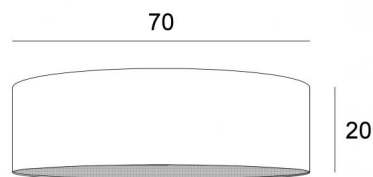

## LAMPSHADE KENTIKA 70 SHORT

Cylindrical round EXTRA FLAT lampshade Ø70cm, supplied with a light diffuser that completely seals the bottom.

Under the reference LAMPSHADE KENTIKA SHORT, they are 5 other sizes with a choice of more than 150 different fabrics and colours

### OVERALL SIZES

Ø70cm H20cm