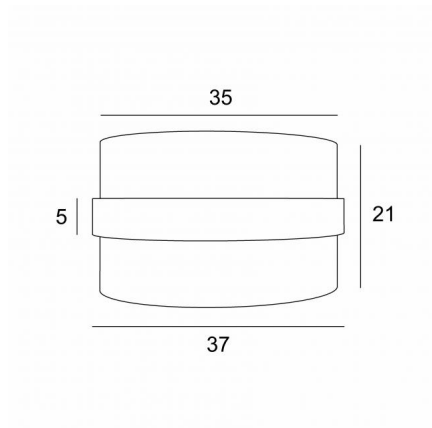

## LAMPSHADE TOUYA 35

Lampshade TOUYA 35 in Coton calcaire (fabric from category 1) with ring in Coton schiste

Cylindrical round lampshade Ø35cm, supplied with a light diffuser that completely seals the bottom.

Under the reference LAMPSHADE TOUYA, they are 5 other sizes with a choice of more than 150 different fabrics and colours

### OVERALL SIZES

Ø37cm H21cm Ring : 5cm

### LAMPSHADE : SIZES & CODE

Ø37 - 37 - 21cm (1x E27)

+ *integral diffuser*

Code: 4835 + fabric code

We propose more than 150 materials/colors for lampshades.