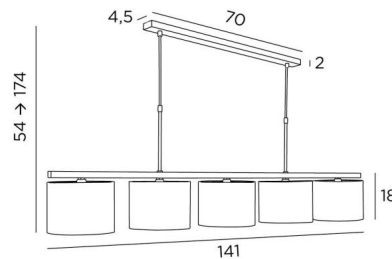

TEFNOUT 5 in brushed bronze with lampshades in Coton Grosseille (fabric from category 1)