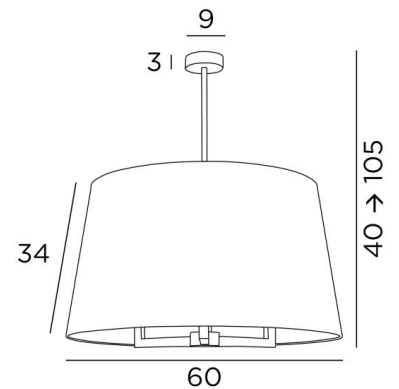

TOURAH 3 LARGE ø60

TOURAH 3 LARGE in brushed bronze with round lampshade Ø60cm in Plissé Cousu Main

TOURAH 3 LARGE ø60 is a magnificent suspension light with a round conical lampshade of 60cm in diameter

The suspension is adjustable in height, dimmable and can be placed above a table, in a hall, in a living room or in a bedroom. He is available in different sizes and with different lampshades

OVERALL SIZES

H40→105cm Ø60cm

BASE : Ø9 x 3cm

TECHNICAL DATA

Three E27 fittings

Dimmable suspension

Suspension adjustable in height during the installation

On request : a longer suspension tube

On request, the suspension can be supplied with hook and pavillon to replace an old luster