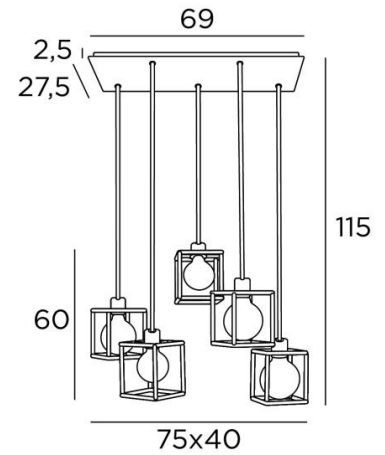

KERMA 5

KERMA 5 # in brushed bronze with structures in black epoxy

The combination of five bulbs with small black structures has created a luminaire full of movement, imbalance and organized disorder. This is the originality of the **KERMA** suspension and the reason for its success

KERMA 5 # is a suspension lamp that can easily be placed in a hall or above a table

OVERALL SIZES

H115cm - L75 x 40cm

BASE : Plate 69 x 27,5cm - Frame 66 x 24,5 x 2,5cm

TECHNICAL DATA

Five E27 fittings with ring. Dimmable suspension

LED bulb Gold Ø125mm dim code 6834 000 (option)

The bottom of the suspension is 160cm from the floor with a ceiling height of 275cm

On request, we can adapt the cables to another ceiling height. **ORDER FORM** to be filled in

METAL STRUCTURES AND CODES

KERMA STRUCTURE : #15 - 15 - 17cm (x5)

Code : 4999 002 (black)

Code : 4999 025 (gold)