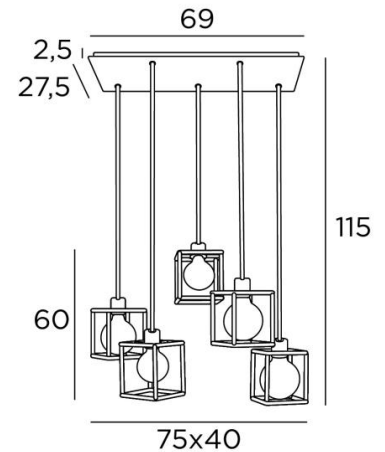

KERMA 5

KERMA 5 # in brushed bronze with structures in black epoxy

The combination of five bulbs with small black structures has created a luminaire full of movement, imbalance and organized disorder. This is the originality of the **KERMA** suspension and the reason for its success

KERMA 5 # is a suspension lamp that can easily be placed in a hall or above a table

OVERALL SIZES

H115cm - L75 x 40cm

BASE : Plate 69 x 27,5cm - Frame 66 x 24,5 x 2,5cm

TECHNICAL DATA

Five E27 fittings with ring. Dimmable suspension

LED bulb Gold Ø125mm dim code 6834 000 (option)

The bottom of the suspension is 160cm from the floor with a ceiling height of 275cm

On request, we can adapt the cables to another ceiling height. **ORDER FORM** to be filled in

METAL STRUCTURES AND CODES

KERMA STRUCTURE : #15 - 15 - 17cm (x5)

Code : 4999 002 (black)

Code : 4999 025 (gold)