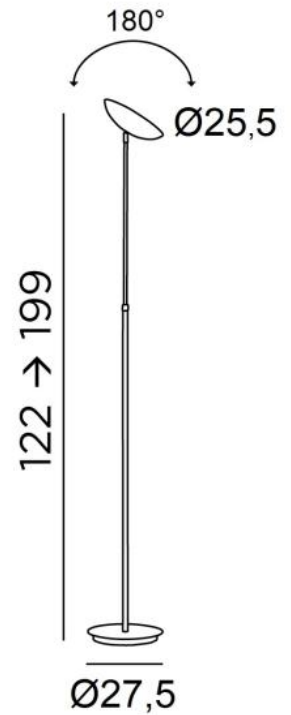

OUSHEBTI

OUSHEBTI in brushed bronze

OUSHEBTI is a hyper-functional floor light with indirect lighting, adjustable reflector, adjustable height and foot dimmer

He is mounted on a solid and heavy base for exceptional stability

The main advantage of this floor light is its height adjustment of more than 75cm, allowing multiple and varied lighting

This high quality floor light, made entirely of brass, is enriched by a remarkable finish

OUSHEBTI is the most efficient in its category

OVERALL SIZES

H122→199cm

BASE

Ø27,5 x 2cm

TECHNICAL DATA

R7s fittings

Floor light delivered with one LED bulb (R7s) :

consumption 15W brightness 2000lm color temperature 2700°K

Dimmable floor light

The reflector can be rotated to 180°

Reflector dimensions : Ø25,5cm H6cm

Floor light adjustable in height

One foot dimmer on the cord