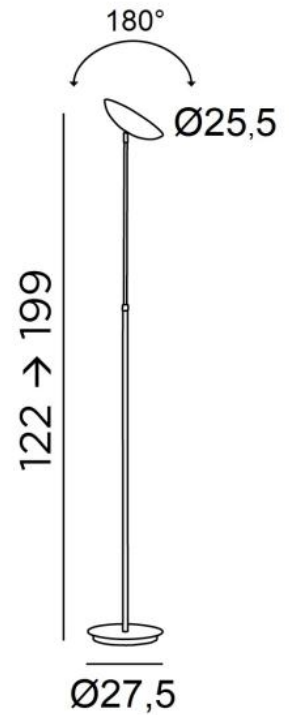

OUSHEBTI

OUSHEBTI in brushed bronze. Metal finish code: 29

OUSHEBTI is a hyper-functional floor light with indirect lighting, adjustable reflector, adjustable height and foot dimmer

He is mounted on a solid and heavy base for exceptional stability

The main advantage of this floor light is its height adjustment of more than 75cm, allowing multiple and varied lighting

This high quality floor light, made entirely of brass, is enriched by a remarkable finish

OUSHEBTI is the most efficient in its category

OVERALL SIZES

H122→199cm

BASE

Ø27,5 x 2cm

TECHNICAL DATA

R7s fittings

Floor light delivered with one LED bulb (R7s) :

consumption 15W brightness 2000lm color temperature 2700°K

Dimmable floor light

The reflector can be rotated to 180°

Reflector dimensions : Ø25,5cm H6cm

Floor light adjustable in height

One foot dimmer on the cord