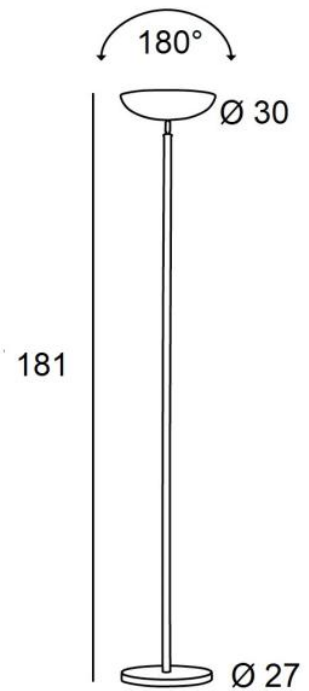

VIRGINIE

VIRGINIE in brushed bronze. Metal finish code: 29

VIRGINIE is a floor light with indirect lighting and an swivel reflector

This high quality floor light, made entirely of brass, is enriched by five remarkable finishes
It is equipped with a foot dimmer and a powerful LED bulb (R7s), supplied with the luminaire

OVERALL SIZES

H181cm

BASE : Ø27 x 2,5cm

TECHNICAL DATA

R7s fittings

Floor light delivered with a dimmable LED bulb (R7s):

consumption 15W luminosity 2000lm color temperature 2700°K

Dimmable floor light

The dome can be rotated by 180°

Dimensions of the dome: Ø30cm H7,5cm

A foot dimmer installed on the electric cable

AVAILABLE METAL FINISHES AND CODES

01 - Structured white - 3794 001

02 - Structured black - 3794 002

29 - Brushed bronze - 3794 029