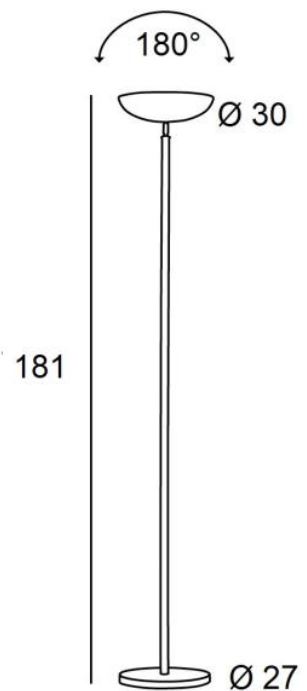

VIRGINIE

VIRGINIE in brushed bronze. Metal finish code: 29

VIRGINIE is a floor light with indirect lighting and an swivel reflector

This high quality floor light, made entirely of brass, is enriched by five remarkable finishes
It is equipped with a foot dimmer and a powerful LED bulb (R7s), supplied with the luminaire

OVERALL SIZES

H181cm

BASE : Ø27 x 2,5cm

TECHNICAL DATA

R7s fittings

Floor light delivered with a dimmable LED bulb (R7s):

consumption 15W luminosity 2000lm color temperature 2700°K

Dimmable floor light

The dome can be rotated by 180°

Dimensions of the dome: Ø30cm H7,5cm

A foot dimmer installed on the electric cable

AVAILABLE METAL FINISHES AND CODES

01 - Structured white - 3794 001

02 - Structured black - 3794 002

29 - Brushed bronze - 3794 029