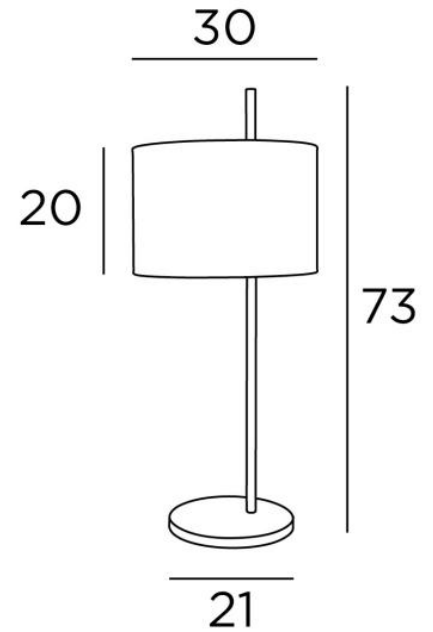

MENDES

MENDES in brushed bronze with lampshade in Coton Groseille (fabric from category 1)

MENDES is a large luminaire in the form of a long cylindrical profile that runs through an off-centre lampshade. A beautiful lamp that easily fits into any decor

OVERALL SIZES

H73cm Ø30cm

BASE

Ø21 x 1,5cm

TECHNICAL DATA

E27 fitting with ring
Switch on the cable

AVAILABLE METAL FINISHES AND CODES

29 - Brushed bronze - 2253 029

33 - Brushed nickel - 2253 033

LAMPSHADE : SIZES & CODE

Ø30 - 30 - 20cm

Code: 2253 + fabric code

We propose more than 180 fabrics/materials/colors for lampshades