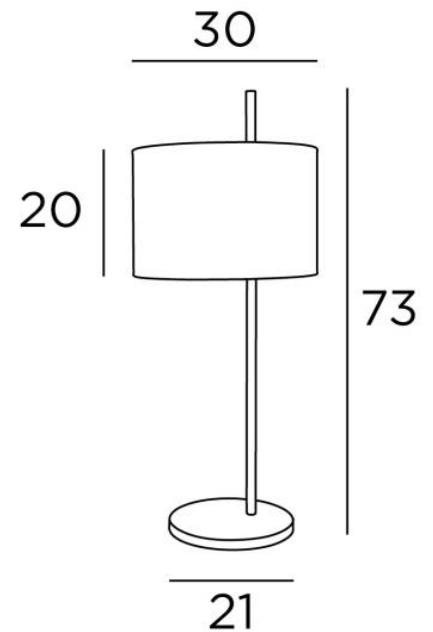

MENDES

MENDES in brushed bronze with lampshade in Coton Groseille (fabric from category 1)

MENDES is a large luminaire in the form of a long cylindrical profile that runs through an off-centre lampshade. A beautiful lamp that easily fits into any decor

OVERALL SIZES

H73cm Ø30cm

BASE

Ø21 x 1,5cm

TECHNICAL DATA

E27 fitting with ring
Switch on the cable

AVAILABLE METAL FINISHES AND CODES

29 - Brushed bronze - 2253 029

33 - Brushed nickel - 2253 033

LAMPSHADE : SIZES & CODE

Ø30 - 30 - 20cm

Code: 2253 + fabric code

We propose more than 180 fabrics/materials/colors for lampshades

SWITCH
ON
CABLE