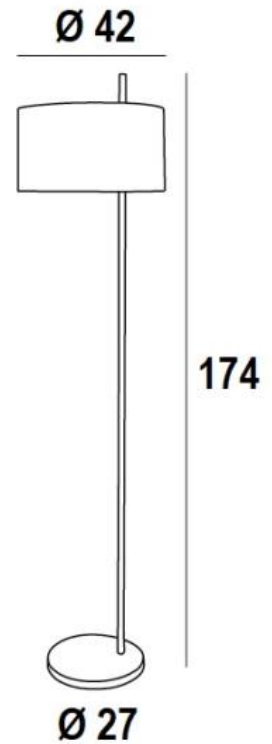

MENDES FLOOR

MENDES FLOOR in brushed bronze with lampshade in Arrow Casamance (fabric from category 4)

A beautiful and large floor light, **MENDES FLOOR** is presented as a long cylindrical profile that runs through an off-centre lampshade. A splendid floor light that fits easily into any decor

This light is also available as a table light, see **MENDES**

OVERALL SIZES

H174cm Ø42cm

BASE : Ø27 x 2,5cm

TECHNICAL DATA

One E27 fitting with ring

A foot switch on the cable (standard)

A foot dimmer on the cable (option)

AVAILABLE METAL FINISHES AND CODES

28 - Light bronze - 3253 028

29 - Brushed bronze - 3253 029

33 - Brushed nickel - 3253 033

LAMPSHADE : SIZES & CODE

Ø42 - 42 - 23cm

Code: 3253 + fabric code

We propose more than 180 fabrics/materials/colors for lampshades