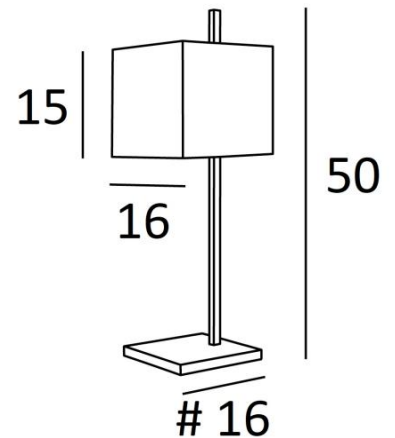

FARAS 1

FARAS 1 in brushed bronze with lampshade in Coton Calcaire (fabric from category 1)

FARAS 1 is a small table light with square lampshade

Original design, well balanced, its elegance allows to find easily a good place in the house

FARAS 1 is available in a larger size and as a floor light, see **FARAS 2** and **FARAS FLOOR**

OVERALL SIZES

H50cm #16cm

BASE

#16 x 1,6cm

TECHNICAL DATA

E27 fitting with ring

Switch on the cable