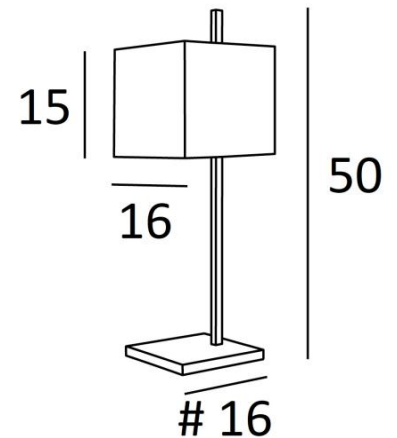

## FARAS 1

FARAS 1 in brushed bronze with lampshade in Coton Calcaire (fabric from category 1)

**FARAS 1** is a small table light with square lampshade

Original design, well balanced, its elegance allows to find easily a good place in the house

### OVERALL SIZES

H50cm #16cm

### BASE

#16 x 1,6cm

### LAMPSHADE : SIZES & CODE

#16 - 16 - 15cm

Code: 2331 + fabric code

We propose more than 180 fabrics/materials/colors for lampshades