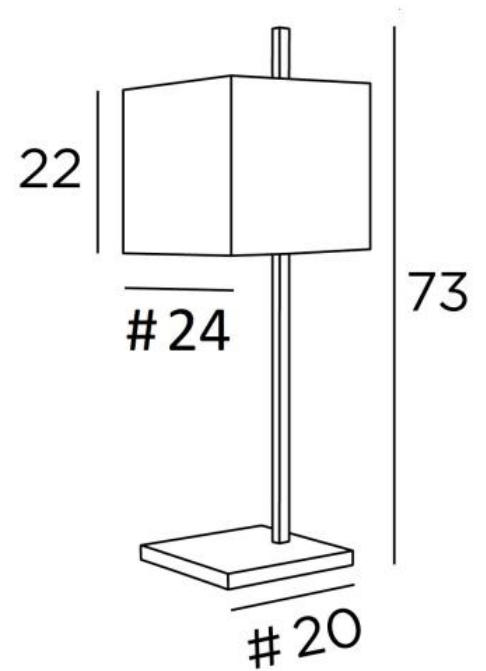

FARAS 2

FARAS 2 in brushed bronze with lampshade in Lin Moscou (fabric from category 2)

FARAS 2 is a large table light with square lampshade

Original design, well balanced, its elegance allows to find easily a good place in the house

FARAS 2 is available in a smaller size and as a floor light, see [FARAS 1](#) and [FARAS FLOOR](#)

OVERALL SIZES

H73cm #24cm

BASE : #20 x 1,8cm

TECHNICAL DATA

E27 fitting with ring

Switch on the cable

AVAILABLE METAL FINISHES AND CODES

28 - Light bronze - 2332 028

29 - Brushed bronze - 2332 029

LAMPSHADE : SIZES & CODE

#24 - 24 - 22cm

Code: 2332 + fabric code

We propose more than 180 fabrics/materials/colors for lampshades