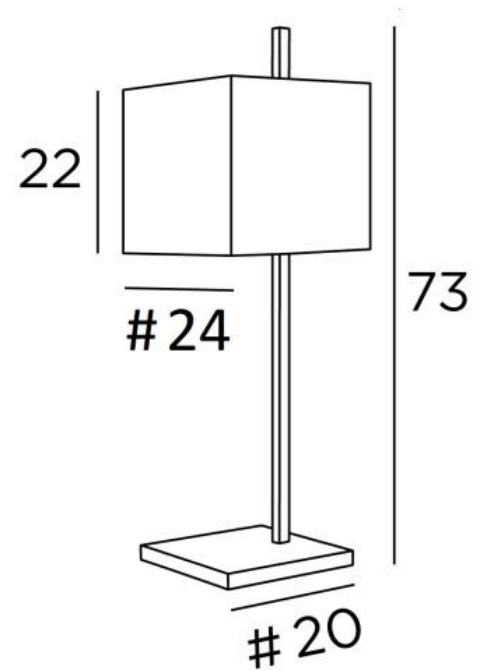

## FARAS 2

FARAS 2 in brushed bronze with lampshade in Lin Moscou (fabric from category 2)

**FARAS 2** is a large table light with square lampshade

Original design, well balanced, its elegance allows to find easily a good place in the house

**FARAS 2** is available in a smaller size and as a floor light, see [FARAS 1](#) and [FARAS FLOOR](#)

### OVERALL SIZES

H73cm #24cm

**BASE** : #20 x 1,8cm

### LAMPSHADE : SIZES & CODE

#24 - 24 - 22cm

Code: 2332 + fabric code

We propose more than 180 fabrics/materials/colors for lampshades

**LIGHTING COLLECTION**