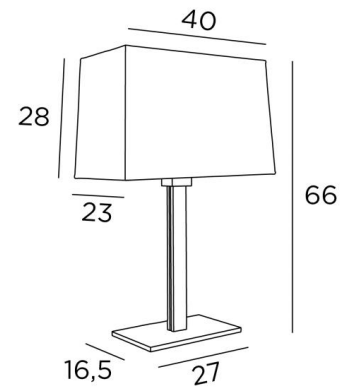

TAHO

TAHO in brushed bronze with rectangular lampshade in Gabala Platinum (fabric from category 3)

With its sleek design giving it that essential, contemporary style, this elegant table light is perfect for decorating your home with sobriety and elegance

An opaline light diffuser, which conceals the brightness of the bulb, allows **TAHO** to be placed on a bedside table or at the end of a sofa

Thanks to a wide range of materials and colors, you can create a beautiful rectangular lampshade to match your interior

This table light with lampshade is also available as a floor light, see **TAHO FLOOR**

OVERALL SIZES

H66cm L43 x 23cm

BASE

Solid brass base : 27 x 16,5 x 1cm

TECHNICAL DATA

E27 fitting with ring

Switch on the cable

Lampshade covered by an opal diffuser, for not to see the bulb

AVAILABLE METAL FINISHES AND CODES

29 - Brushed bronze - 2480 029

33 - Brushed nickel - 2480 033

LAMPSHADE : SIZES & CODE

40x20 - 43x23 - 28cm