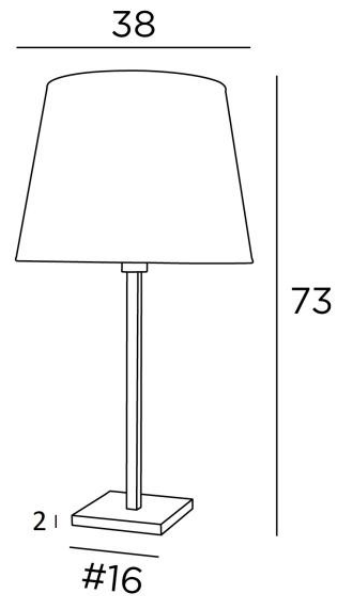

MENNA 3 o

MENNA 3 in brushed bronze with conical lampshade in Lin Moscou (fabric from category 2)

MENNA 3 o is a beautiful table light with a round conical lampshade. This table light is very trendy with its clean, sober and timeless design. She can easily be placed anywhere, especially since she is available in three sizes and with different shaped lampshades. This lamp is more than just a light, it is a way to bring color and brightness into your home. Choose carefully the material or fabric of your lampshade from our wide range. **MENNA 3 o** is available in two smaller sizes

OVERALL SIZES

H73cm Ø38cm

BASE : #16 x 2cm

TECHNICAL DATA

E27 fitting with ring
Switch on the cable

AVAILABLE METAL FINISHES AND CODES

28 - Light bronze - 2257 028

29 - Brushed bronze - 2257 029

33 - Brushed nickel - 2257 033

LAMPSHADE : SIZES & CODE

Ø28 - 38 - 28cm

Code: 2260 + fabric code

We propose more than 180 fabrics/materials/colors for lampshades