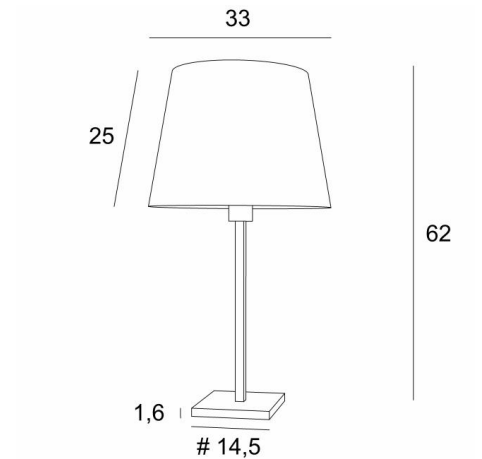

## MENNA 2 o

MENNA 2 in brushed bronze with lampshade in Dreams Bambou (fabric from category 2)

**MENNA 2 o** is a beautiful table light with a round conical lampshade. This table light is very trendy with its clean, sober and timeless design. She can easily be placed anywhere, especially since she is available in three sizes and with different shaped lampshades. This lamp is more than just a light, it is a way to bring colour and brightness into your home. Choose carefully the material or fabric of your lampshade from our wide range. **MENNA 2 o** is available in two other sizes

### OVERALL SIZES

H62cm Ø33cm

### BASE

#14,5 x 1,6cm

### LAMPSHADE : SIZES & CODE

Ø25 - 33 - 25cm

Code: 2259 + fabric code

We propose more than 180 fabrics/materials/colors for lampshades