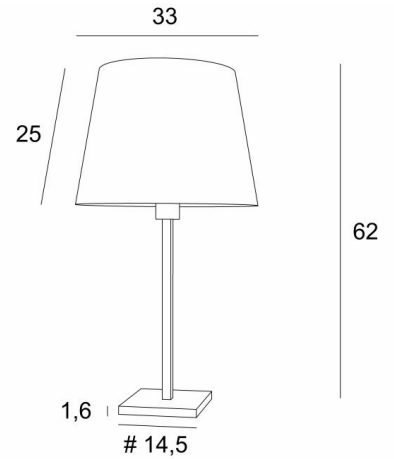

## MENNA 2 o

MENNA 2 in brushed bronze with lampshade in Dreams Bambou (fabric from category 2)

**MENNA 2 o** is a beautiful table light with a round conical lampshade. This table light is very trendy with its clean, sober and timeless design. She can easily be placed anywhere, especially since she is available in three sizes and with different shaped lampshades. This lamp is more than just a light, it is a way to bring colour and brightness into your home. Choose carefully the material or fabric of your lampshade from our wide range. **MENNA 2 o** is available in two other sizes

### OVERALL SIZES

H62cm Ø33cm

### BASE

#14,5 x 1,6cm

### LAMPSHADE : SIZES & CODE

Ø25 - 33 - 25cm

Code: 2259 + fabric code

We propose more than 180 fabrics/materials/colors for lampshades