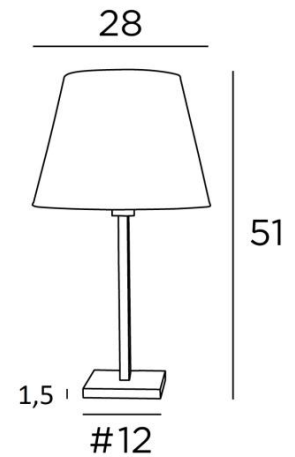

## MENNA 1 o

MENNA 1 in light bronze with conical lampshade in Parma Merisier (fabric from category 4)

**MENNA 1 o** is a beautiful table light with a round conical lampshade

This table light is very trendy with its clean, sober and timeless design. She can easily be placed anywhere, especially since she is available in three sizes and with different shaped lampshades. This lamp is more than just a light, it is a way to bring colour and brightness into your home. Choose carefully the material or fabric of your lampshade from our wide range. **MENNA 1 o** is available in two larger sizes

### OVERALL SIZES

H51cm Ø28cm

### BASE

Solid brass base : #12 x 1,5cm

### LAMPSHADE : SIZES & CODE

Ø18 - 28 - 21cm

Code: 2258 + fabric code

We propose more than 180 fabrics/materials/colors for lampshades