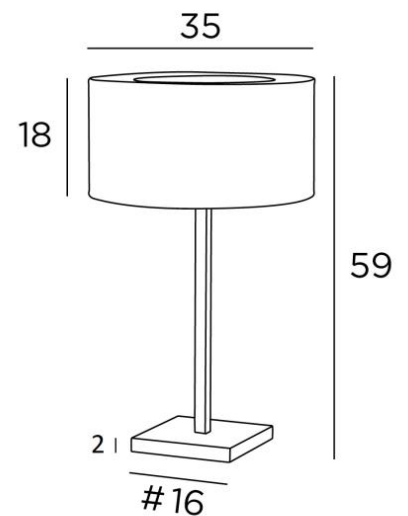

MENNA 3 cyl

MENNA 3 in brushed bronze with cylindrical lampshade in Seta Pirée (fabric from category 3)

MENNA 3 cyl is a beautiful table light with a round cylindrical lampshade. This table light is very trendy with its clean, sober and timeless design. She can easily be placed anywhere, especially since she is available in three sizes and with different shaped lampshades. This lamp is more than just a light, it is a way to bring color and brightness into your home. Choose carefully the material or fabric of your lampshade from our wide range. **MENNA 3 o** is available in two smaller sizes

OVERALL SIZES

H59cm Ø35cm

BASE : #16 x 2cm

TECHNICAL DATA

E27 fitting with ring

Switch on the cable

Lampshade covered by a ring of the same fabric for not to see the bulb

AVAILABLE METAL FINISHES AND CODES

28 - Light bronze - 2257 028

29 - Brushed bronze - 2257 029

33 - Brushed nickel - 2257 033

LAMPSHADE : SIZES & CODE

Ø35 - 35 - 18cm + ring Ø22cm

Code: 2257 + fabric code

We propose more than 180 fabrics/materials/colors for lampshades