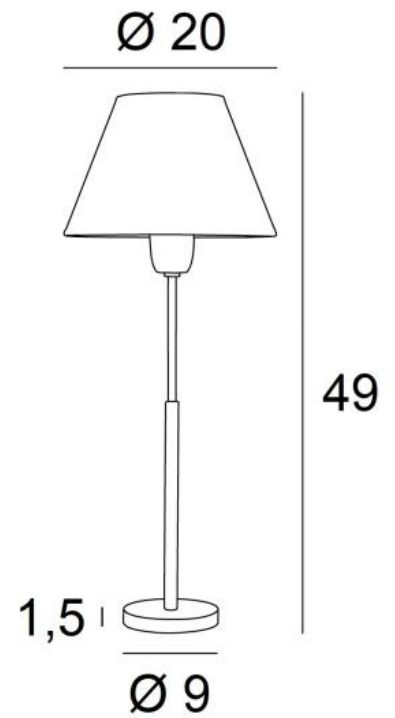

PEPI

PEPI in brushed bronze with lampshades in Maille Albâtre, Vanille and Fumée (fabrics from category 1)

PEPI is a bedside light with a round conical lampshade

Elegance and compactness are the main assets of this lamp

OVERALL SIZES

H49cm Ø20cm

BASE

Solid brass base : Ø9 x 1,5cm

TECHNICAL DATA

E27 fitting with ring

Switch on the cable

AVAILABLE METAL FINISHES AND CODES

25 - Brushed brass - 2163 025

28 - Light bronze - 2163 028

29 - Brushed bronze - 2163 029

33 - Brushed nickel - 2163 033

LAMPSHADE : SIZES & CODE

Ø10 - 20 - 14cm

Code: 2163 + fabric code

We propose more than 180 fabrics/materials/colors for lampshades