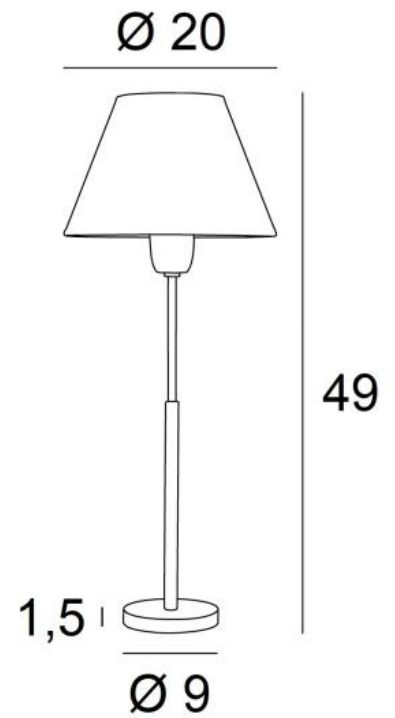

PEPI

PEPI in brushed bronze with lampshades in Maille Albâtre, Vanille and Fumée (fabrics from category 1)

**PEPI** is a bedside light with a round conical lampshade

Elegance and compactness are the main assets of this lamp

#### OVERALL SIZES

H49cm Ø20cm

#### BASE

Solid brass base : Ø9 x 1,5cm

#### LAMPSHADE : SIZES & CODE

Ø10 - 20 - 14cm

Code: 2163 + fabric code

We propose more than 180 fabrics/materials/colors for lampshades

SWITCH  
ON  
CABLE

**LIGHTING COLLECTION**