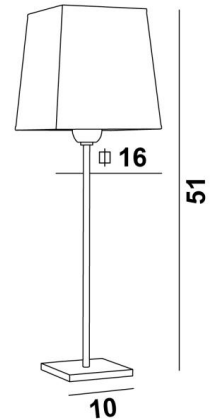

ANOUKIS 2

ANOUKIS 2 in brushed bronze with lampshade in Parma Réglisse (fabric from category 4)

Table light to place a square lampshade

Unique and original, it is always up-to-date with its minimalist and sober design

ANOUKIS 2 # is available in two other sizes with lampshades in different shapes

OVERALL SIZES

H51cm #16cm

BASE

Solid brass base : #10 x 1cm

TECHNICAL DATA

One E27 fitting with ring

One switch on the cable

AVAILABLE METAL FINISHES AND CODES

28 - Light bronze - 2106 028

29 - Brushed bronze - 2106 029

33 - Brushed nickel - 2106 033

LAMPSHADE : SIZES & CODE

#13 - 16 - 17cm

Code: 1306 + fabric code

We propose more than 180 fabrics/materials/colors for lampshades