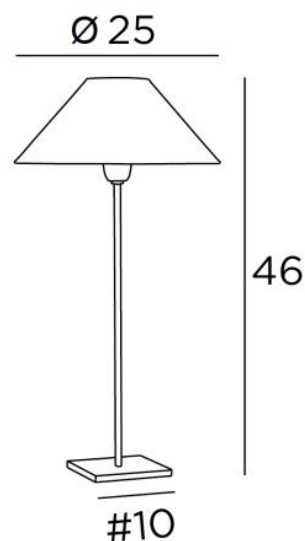

ANOUKIS 2 o

ANOUKIS 2 in brushed bronze with lampshade in Lin Moscou (fabric from category 2)

Table light to place a round conical lampshade

Unique and original, it is always up-to-date with its minimalist and sober design

ANOUKIS 2 o is available in two other sizes with lampshades in different shapes

OVERALL SIZES

H46cm Ø25cm

BASE

Solid brass base : #10 x 1cm

TECHNICAL DATA

One E27 fitting with ring

One switch on the cable

AVAILABLE METAL FINISHES AND CODES

28 - Light bronze - 2106 028

29 - Brushed bronze - 2106 029

33 - Brushed nickel - 2106 033

LAMPSHADE : SIZES & CODE

Ø8 - 25 - 14cm

Code: 2106 + fabric code

We propose more than 180 fabrics/materials/colors for lampshades