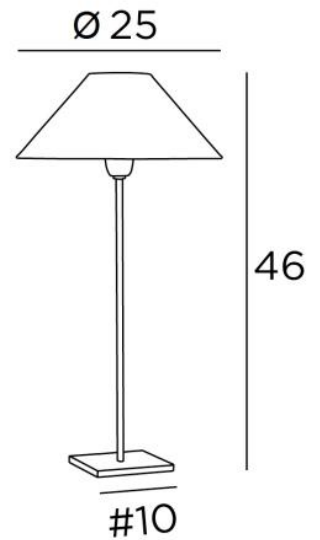

ANOUKIS 2 o

ANOUKIS 2 in brushed bronze with lampshade in Lin Moscou (fabric from category 2)

Table light to place a round conical lampshade

Unique and original, it is always up-to-date with its minimalist and sober design

ANOUKIS 2 o is available in two other sizes with lampshades in different shapes

OVERALL SIZES

H46cm Ø25cm

BASE

Solid brass base : #10 x 1cm

TECHNICAL DATA

One E27 fitting with ring

One switch on the cable

AVAILABLE METAL FINISHES AND CODES

28 - Light bronze - 2106 028

29 - Brushed bronze - 2106 029

33 - Brushed nickel - 2106 033

LAMPSHADE : SIZES & CODE

Ø8 - 25 - 14cm

Code: 2106 + fabric code

We propose more than 180 fabrics/materials/colors for lampshades