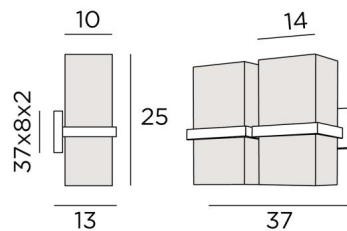

TETI 2

TETI 2 in brushed bronze with two rectangular lampshades in Jacinthe Miel Noir (material from category 5)

TETI 2 is a wall light with two rectangular lampshades

She is the result of an innovative and surprising design. A great success, with beautiful proportions and a perfect realization, this amazing wall light appeals by its simplicity and especially by its audacity. With the large choice of fabrics, materials and colors that we offer to make the lampshades, you will have no trouble choosing the one that will embellish your wall light and bring warmth and color to your interior.

OVERALL SIZES

H25cm L37cm |→13cm

BASE : 37 x 8 x 2cm

TECHNICAL DATA

Two E27 fittings

Dimmable wall light

A fixing plate for the wall box ([plan in PDF](#))

AVAILABLE METAL FINISHES AND CODES

28 - Light bronze - 1473 028

29 - Brushed bronze - 1473 029

LAMPSHADE : SIZES & CODE

14x10 - 14x10 - 25cm (x2)

Code: 1472 + fabric code

We propose more than 180 fabrics/materials/colors for lampshades