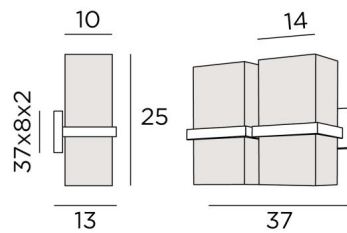

TETI 2

TETI 2 in brushed bronze with two rectangular lampshades in Jacinthe Miel Noir (material from category 5)

TETI 2 is a wall light with two rectangular lampshades

She is the result of an innovative and surprising design. A great success, with beautiful proportions and a perfect realization, this amazing wall light appeals by its simplicity and especially by its audacity. With the large choice of fabrics, materials and colors that we offer to make the lampshades, you will have no trouble choosing the one that will embellish your wall light and bring warmth and color to your interior.

OVERALL SIZES

H25cm L37cm |→13cm

BASE : 37 x 8 x 2cm

TECHNICAL DATA

Two E27 fittings

Dimmable wall light

A fixing plate for the wall box ([plan in PDF](#))

AVAILABLE METAL FINISHES AND CODES

28 - Light bronze - 1473 028

29 - Brushed bronze - 1473 029

LAMPSHADE : SIZES & CODE

14x10 - 14x10 - 25cm (x2)

Code: 1472 + fabric code

We propose more than 180 fabrics/materials/colors for lampshades