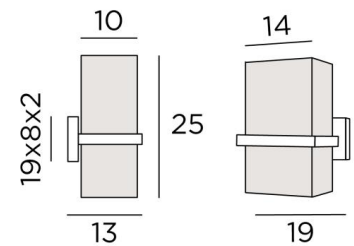

TETI 1

TETI 1 in brushed bronze with rectangular lampshade in Turda Blond (fabric from category 3)

TETI 1 is a wall light with a rectangular lampshade

She is the result of an innovative and surprising design. A great success, with beautiful proportions and a perfect realization, this amazing wall light appeals by its simplicity and especially by its audacity. With the large choice of fabrics, materials and colors that we offer to make the lampshade, you will have no trouble choosing the one that will embellish your wall light and bring warmth and color to your interior.

OVERALL SIZES

H25cm L19cm |→13cm

BASE

19 x 8 x 2cm

TECHNICAL DATA

One E27 fitting

Dimmable wall light

A fixing plate for the wall box ([plan in PDF](#))

AVAILABLE METAL FINISHES AND CODES

28 - Light bronze - 1472 028

29 - Brushed bronze - 1472 029

LAMPSHADE : SIZES & CODE

14x10 - 14x10 - 25cm

Code: 1472 + fabric code

We propose more than 180 fabrics/materials/colors for lampshades