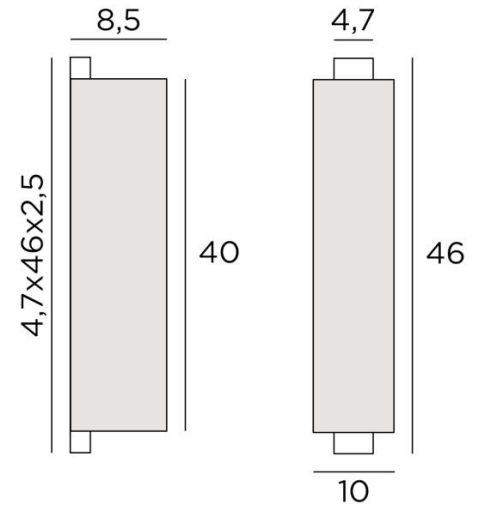

## CHABAKA 2 #

CHABAKA 2 brushed bronze. Lampshade Jacinthe Miel Noir (categ.5)

**CHABAKA 2 #** is a beautiful wall light with a rectangular (screen) lampshade

**CHABAKA** is equipped with LED strips that diffuses a warm and light in all directions. For the lampshade, which creates a warm atmosphere and a beautiful light, we offer you a choice of many different fabrics. This allows you to better integrate this elegant and robust wall light into your decor. It is also available in a smaller model, see [CHABAKA 1 #](#)

### OVERALL SIZES

H46cm L10cm |→8,5cm

**BASE** : 4,7 x 46 x 2,5cm

### TECHNICAL DATA

LED strips integrated into the wall light:

consumption 19,6W brightness 1764lm colour temperature 2700°K

Driver: 220V-240V 50-60Hz 50W not dimmable

Dimmable with TRIAC (TRIAC driver in option)

### LAMPSHADE : SIZES & CODE

8,5x10x8,5 - 8,5x10x8,5 - 40cm

Code: 1526 + fabric code

We propose more than 180 fabrics/materials/colors for lampshades

**LIGHTING COLLECTION**