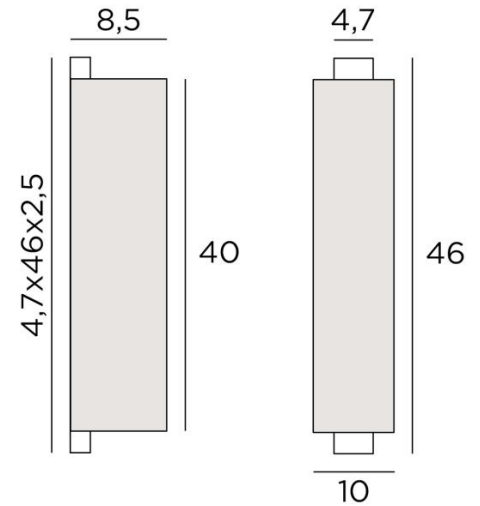

CHABAKA 2

CHABAKA 2 brushed bronze. Lampshade Jacinthe Miel Noir (categ.5)

CHABAKA 2 # is a beautiful wall light with a rectangular (screen) lampshade

CHABAKA is equipped with LED strips that diffuses a warm and light in all directions. For the lampshade, which creates a warm atmosphere and a beautiful light, we offer you a choice of many different fabrics. This allows you to better integrate this elegant and robust wall light into your decor. It is also available in a smaller model, see [CHABAKA 1 #](#)

OVERALL SIZES

H46cm L10cm |→8,5cm

BASE : 4,7 x 46 x 2,5cm

TECHNICAL DATA

LED strips integrated into the wall light:

consumption 19,6W brightness 1764lm colour temperature 2700°K

Driver: 220V-240V 50-60Hz 50W not dimmable

29 - Brushed bronze - 1526 029

33 - Brushed nickel - 1526 033

LAMPSHADE : SIZES & CODE

8,5x10x8,5 - 8,5x10x8,5 - 40cm

Code: 1526 + fabric code

We propose more than 180 fabrics/materials/colors for lampshades