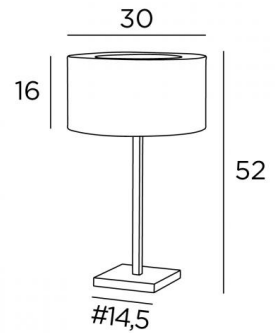

## MENNA 2 cyl

MENNA 2 in brushed bronze with lampshade in Coton Sépia (fabric from category 1)

Table lamp with round cylindrical lampshade partially closed at the top. Available in 3 sizes. Sober, very modern design

### OVERALL SIZES

H52cm Ø30cm

### BASE

#14,5 x 1,6cm

### LAMPSHADE : SIZES & CODE

Ø30 - 30 - 16cm + ring Ø18cm

Code: 2256 + fabric code

We propose more than 150 materials/colors for lampshades.