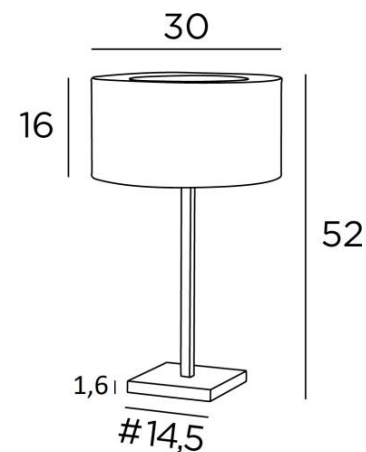

MENNA 2 cyl

MENNA 2 in light bronze with cylindrical lampshade in Raphia Banane (material from category 3)

MENNA 2 cyl is a beautiful table light with a round cylindrical lampshade

This table light is very trendy with its clean, sober and timeless design. She can easily be placed anywhere, especially since she is available in three sizes and with different shaped lampshades

OVERALL SIZES

H52cm Ø30cm

BASE : #14,5 x 1,6cm

TECHNICAL DATA

E27 fitting with ring. Switch on the cable

Lampshade covered by a ring of the same fabric for not to see the bulb

AVAILABLE METAL FINISHES AND CODES

28 - Light bronze - 2256 028

29 - Brushed bronze - 2256 029

33 - Brushed nickel - 2256 033

LAMPSHADE : SIZES & CODE

Ø30 - 30 - 16cm + ring Ø18cm

Code: 2256 + fabric code

We propose more than 180 fabrics/materials/colors for lampshades