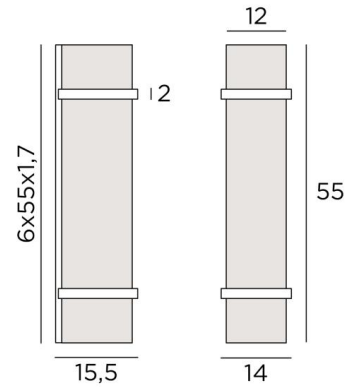

THOT

THOT in brushed bronze with lampshade in Jacinthe Naturelle (material from category 5)

THOT is a great design success, with beautiful proportions and perfect execution
A surprising wall light that appeals by its simplicity but above all by its audacity
This high quality fixture, made entirely of brass, is enriched by a remarkable finish
To personalise the square lampshade we offer a wide choice of fabrics, materials and colors

OVERALL SIZES

H55cm L14cm |→15,5cm

BASE : 6 x 55 x 1,7cm

TECHNICAL DATA

Two E27 fittings
Dimmable wall light
A fixing plate for the wall box ([plan in PDF](#))

AVAILABLE METAL FINISHES AND CODES

28 - Light bronze - 1381 028

29 - Brushed bronze - 1381 029

LAMPSHADE : SIZES & CODE

#12 - 55cm

Code: 1381 + fabric code

We propose more than 180 fabrics/materials/colors for lampshades

LIGHTING COLLECTION