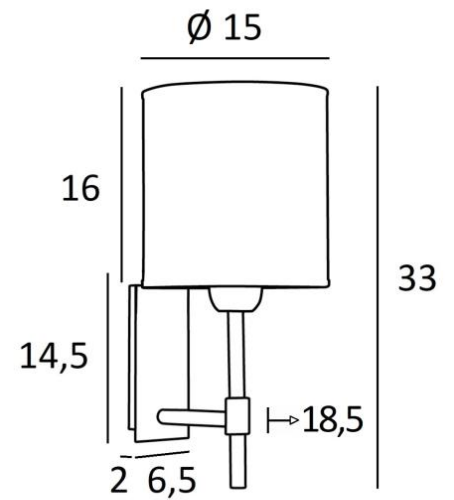

## NECTANEBO 1 cyl

NECTANEBO 1 in brushed bronze with lampshade Arrow Casamance (fabric from category 4)

**NECTANEBO 1 cyl** is a wall light with a round cylindrical lampshade

Its classic appearance has been revised to give her a modern and contemporary touch. Its sober and simple design is no stranger to this metamorphosis which brings her presence and harmony For the lampshade, which will create a warm atmosphere and a beautiful brightness, we suggest you to choose between many materials and colours This will allow you to better integrate her into your decoration. This beautiful wall light is made of brass and is available in several remarkable finishes. There is a larger model, see [NECTANEBO 2 o](#)

### OVERALL SIZES

H33cm L15cm |→18,5cm

### BASE

Plate: 6,5 x 14,5cm Box: 4,5 x 12,5 x 2cm

### LAMPSHADE : SIZES & CODE

Ø15 - 15 - 16cm

Code: 1204 + fabric code

We propose more than 180 fabrics/materials/colors for lampshades