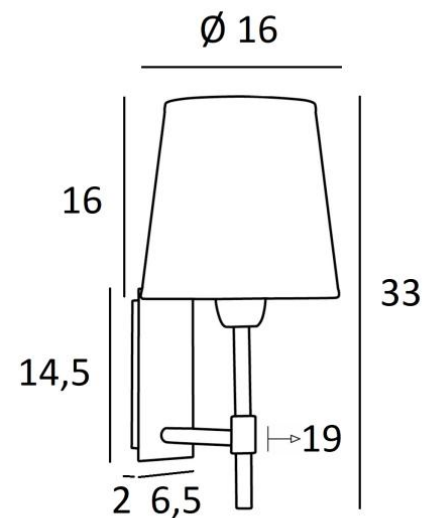

NECTANEBO 1 o

NECTANEBO 1 in brushed bronze with lampshade in Stone Granit
(fabric from category 4)

NECTANEBO 1 o is a wall light with a round conical lampshade

Its classic appearance has been revised to give her a modern and contemporary touch. Its sober and simple design is no stranger to this metamorphosis which brings her presence and harmony
For the lampshade, which will create a warm atmosphere and a beautiful brightness, we suggest you to choose between many materials and colours This will allow you to better integrate her into your decoration

This beautiful wall light is made of brass and is available in several remarkable finishes

There is a larger model, see [NECTANEBO 2 o](#)

OVERALL SIZES

H33cm L16cm |→19cm

BASE

Plate : 6,5 x 14,5cm Box : 4,5 x 12,5 x 2cm

TECHNICAL DATA

One E27 fitting with ring. Dimmable wall light

A fixing plate for the wall box ([plan in PDF](#))

AVAILABLE METAL FINISHES AND CODES

28 - Light bronze - 1135 028

29 - Brushed bronze - 1135 029

LAMPSHADE : SIZES & CODE

Ø12 - 16 - 16cm

Code: 1102 + fabric code

We propose more than 180 fabrics/materials/colors for lampshades