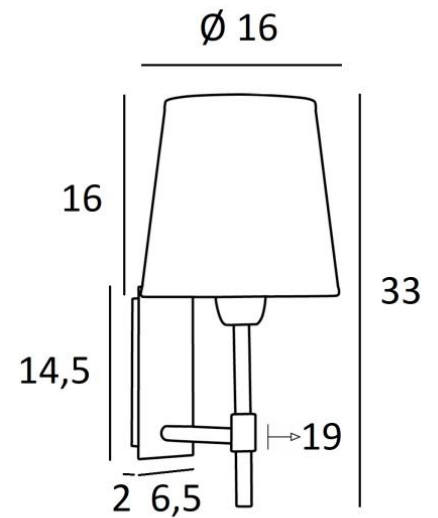

NECTANEBO 1 o

NECTANEBO 1 in brushed bronze with lampshade in Stone Granit
(fabric from category 4)

NECTANEBO 1 o is a wall light with a round conical lampshade

Its classic appearance has been revised to give her a modern and contemporary touch. Its sober and simple design is no stranger to this metamorphosis which brings her presence and harmony. For the lampshade, which will create a warm atmosphere and a beautiful brightness, we suggest you to choose between many materials and colours. This will allow you to better integrate her into your decoration. This wall light is made of brass and is available in several remarkable finishes. There is a larger model, see [NECTANEBO 2 o](#)

OVERALL SIZES

H33cm L16cm |→19cm

BASE

Plate : 6,5 x 14,5cm Box : 4,5 x 12,5 x 2cm

TECHNICAL DATA

One E27 fitting with ring. Dimmable wall light

A fixing plate for the wall box ([plan in PDF](#))

AVAILABLE METAL FINISHES AND CODES

28 - Light bronze - 1135 028

29 - Brushed bronze - 1135 029

33 - Brushed nickel - 1135 033

LAMPSHADE : SIZES & CODE

Ø12 - 16 - 16cm

Code: 1102 + fabric code

We propose more than 180 fabrics/materials/colors for lampshades