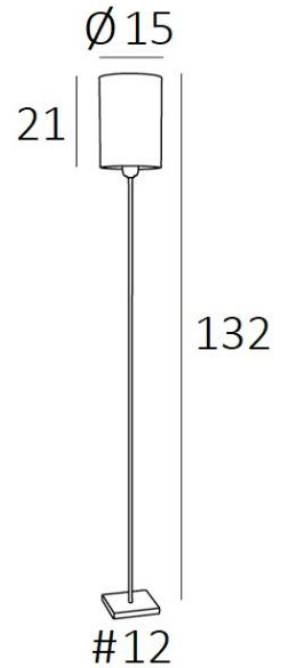

KAWA

KAWA in brushed bronze with lampshade in Parma Cendré (fabric from category 4)

**KAWA** is a beautiful small floor light with cylindrical lampshade  
Elegant and discreet

A lovely floor light like **KAWA** is much more than just flipping a switch, it is about bringing color and warmth into your home. Choose carefully from our wide range of fabrics or materials to perfectly decorate your lamp and your home

#### OVERALL SIZES

H132cm Ø15cm

#### BASE

Solid brass base : #12 x 1,5cm

#### LAMPSHADE : SIZES & CODE

Ø15 - 15 - 21cm

Code: 3247 + fabric code

We propose more than 180 fabrics/materials/colors for lampshades

LIGHTING COLLECTION