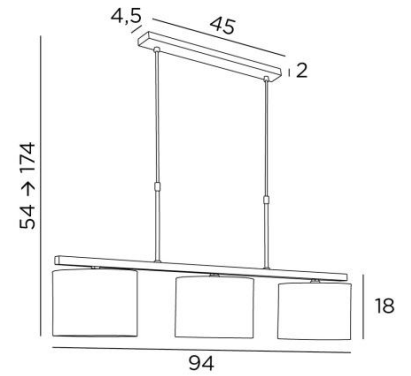

TEFNOUT 3

TEFNOUT 3 in brushed nickel with lampshades in Maille Fumée (fabric from category 1)

A beautiful succession of cylindrical lampshades to place prominently above your table. This suspension will bring elegance and refinement to your interior. With a perfect design and just the right proportions, this luminaire is enriched by a choice of finishes that are more than remarkable

Do not hesitate to install a dimmer switch to enjoy your light at any time

This model is available in two sizes

OVERALL SIZES

H54→174cm L94 x 20cm

BASE : 45 x 4,5 x 2cm

TECHNICAL DATA

Three metal E14 fittings with ring. Dimmable suspension

Hanger length : 94cm

Distance between fittings : 37cm

Distance between tubes : 37cm

Suspension adjustable in height during the installation

On request : longer suspension tubes

A fixing plate for the ceiling base ([plan in PDF](#))

AVAILABLE METAL FINISHES AND CODES

29 - Brushed bronze - 4281 029

33 - Brushed nickel - 4281 033

LAMPSHADE : SIZES & CODE

Ø20 - 20 - 15cm (x3)

Code: 4283 + fabric code

We propose more than 180 fabrics/materials/colors for lampshades