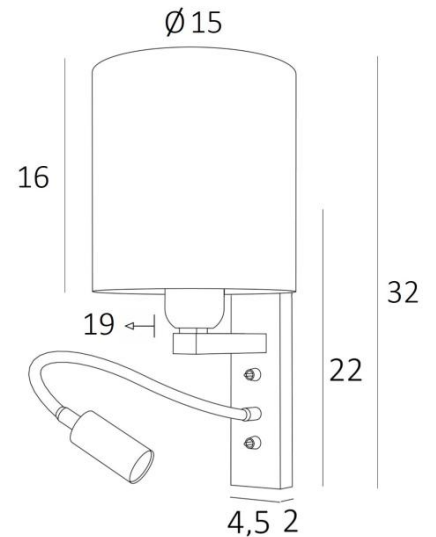

KARY cyl

KARY in structured black with lampshade Tilia Starry Blue (fabric cat.5)

KARY cyl is a wall light with a round cylindrical lampshade and reading light to be placed near a bed

The arm has an E27 fitting with a ring to fix the lampshade

The reading light consists of a flexible that ends with a LED spot that emits a warm and concentrated light

This wall light has two switches that control the lampshade and the reading light separately, so you can choose between soft and/of reading light

OVERALL SIZES

H32cm L15cm |→ 19cm **BASE:** 4,5 x 22 x 2cm

TECHNICAL DATA

E27 fitting with ring on a fixed arm, controlled by a toggle switch

LED-spotlight on a 30cm flex, controlled by a toggle switch

The spotlight can be directed to all directions. Dimensions: L5cm Ø2,5cm

LAMPSHADE : SIZES & CODE

Ø15 - 15 - 16cm

Code: 1204 + fabric code

We propose more than 180 fabrics/materials/colors for lampshades