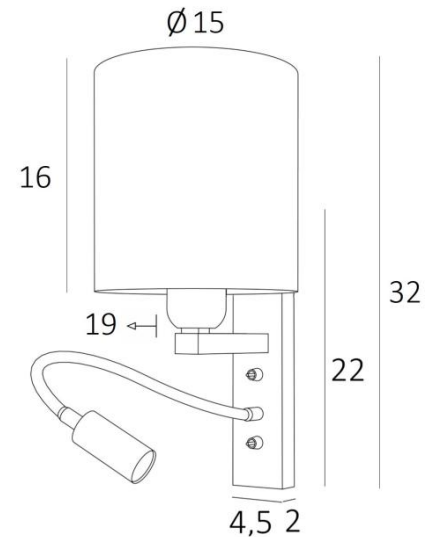

KARY cyl

KARY in structured black with lampshade Tilia Starry Blue (fabric cat.5)

KARY cyl is a wall light with a round cylindrical lampshade and reading light to be placed near a bed

The arm has an E27 fitting with a ring to fix the lampshade

The reading light consists of a flexible that ends with a LED spot that emits a warm and concentrated light

This wall light has two switches that control the lampshade and the reading light separately, so you can choose between soft and/of reading light

OVERALL SIZES

H32cm L15cm |→ 19cm **BASE:** 4,5 x 22 x 2cm

TECHNICAL DATA

E27 fitting with ring on a fixed arm, controlled by a toggle switch

LED-spotlight on a 30cm flex, controlled by a toggle switch

The spotlight can be directed to all directions. Dimensions: L5cm Ø2,5cm

28 - Light bronze - 1310 028

29 - Brushed bronze - 1310 029

33 - Brushed nickel - 1310 033

LAMPSHADE : SIZES & CODE

Ø15 - 15 - 16cm

Code: 1204 + fabric code

We propose more than 180 fabrics/materials/colors for lampshades