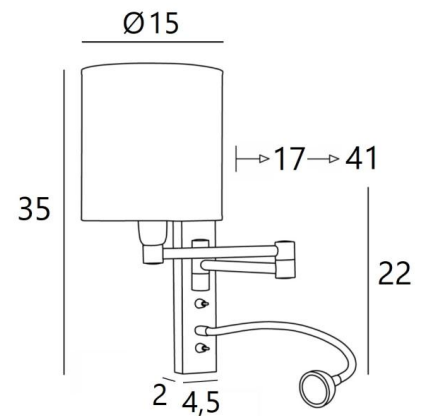

## AHMES cyl

AHMES in brushed bronze with lampshade in Esmaria Avoine (fabric from category 3)

**AHMES cyl** is a wall light with a round cylindrical lampshade and reading light to be placed near a bed. The double articulated arm has an E14 fitting with a ring to fix a lampshade. The reading light consists of a flexible with a LED spotlight that emits a warm and concentrated light. This wall light is equipped with two switches that control the lampshade and the reading light separately, allowing you to choose between soft- or reading light. For the lampshade, which will create a warm atmosphere and a beautiful brightness, we offer you a choice of many shapes and colours. So you can better integrate this elegant wall light in your decoration. This high-quality fixture, traditionally made of solid brass, is enriched with beautiful finishes.

### OVERALL SIZES

H35cm L15cm |→17→41cm

**BASE** : 4,5 x 22 x 2cm

### TECHNICAL DATA

**E14 fitting** with ring on a double articulated arm, controlled by a toggle switch

**LED-spotlight** on a 30cm flex, controlled by a toggle switch

The spotlight can be directed to all directions. Spotlight dimensions: Ø4cm H2,4cm

### LAMPSHADE : SIZES & CODE

Ø15 - 15 - 16cm

Code: 1203 + fabric code

We propose more than 180 fabrics/materials/colors for lampshades