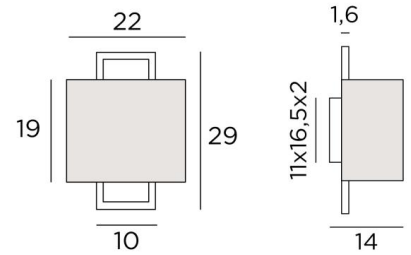

KARANIS 1

KARANIS 1 in brushed bronze with lampshade in Turda Abricot (fabric from category 3)

The lampshade seems to be suspended in front of a rectangular brass frame

KARANIS 1 is a fixture that finds its originality in this surprising design

This wall light is available as a table light and a floor light see [SATIS](#) and [SATIS FLOOR](#)

OVERALL SIZES

H29cm L22cm |→14cm

BASE

11 x 16,5 x 2cm

TECHNICAL DATA

One E27 fitting

Dimmable wall light

A fixing plate for the wall box ([plan in PDF](#))

AVAILABLE METAL FINISHES AND CODES

28 - Light bronze - 1550 028

29 - Brushed bronze - 1550 029

33 - Brushed nickel - 1550 033

LAMPSHADE : SIZES & CODE

Ø22x12 - 22x12 - 19cm