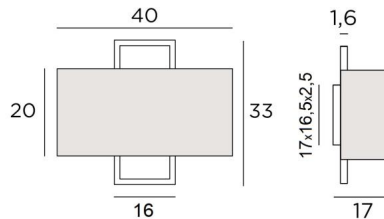

## KARANIS 2

KARANIS 2 in brushed bronze with lampshade in Turda Blond (fabric from category 3)

The lampshade seems to be suspended in front of a rectangular brass frame

**KARANIS 2** is a fixture that finds its originality in this surprising design

### OVERALL SIZES

H33cm L40cm |→17cm

### BASE

17 x 16,5 x 2,5cm

### LAMPSHADE : SIZES & CODE

Ø40x15 - 40x15 - 20cm

Code: 1552 + fabric code

We propose more than 180 fabrics/materials/colors for lampshades