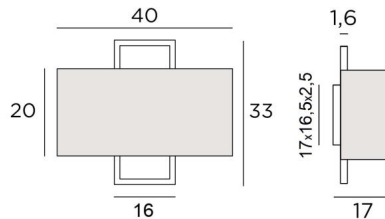

## KARANIS 2

KARANIS 2 in brushed bronze with lampshade in Turda Blond (fabric from category 3)

The lampshade seems to be suspended in front of a rectangular brass frame

**KARANIS 2** is a fixture that finds its originality in this surprising design

### OVERALL SIZES

H33cm L40cm |→17cm

### BASE

17 x 16,5 x 2,5cm

### LAMPSHADE : SIZES & CODE

Ø40x15 - 40x15 - 20cm

Code: 1552 + fabric code

We propose more than 180 fabrics/materials/colors for lampshades