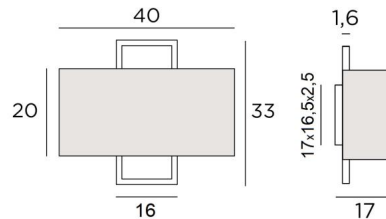

KARANIS 2

KARANIS 2 in brushed bronze with lampshade in Turda Blond (fabric from category 3)

The lampshade seems to be suspended in front of a rectangular brass frame

KARANIS 2 is a fixture that finds its originality in this surprising design

This wall light is available as a table light and a floor light see [SATIS](#) and [SATIS FLOOR](#)

OVERALL SIZES

H33cm L40cm |→17cm

BASE

17 x 16,5 x 2,5cm

TECHNICAL DATA

Two E27 fittings

Dimmable wall light

A fixing plate for the wall box ([plan in PDF](#))

AVAILABLE METAL FINISHES AND CODES

28 - Light bronze - 1552 028

29 - Brushed bronze - 1552 029

LAMPSHADE : SIZES & CODE

Ø40x15 - 40x15 - 20cm

Code: 1552 + fabric code